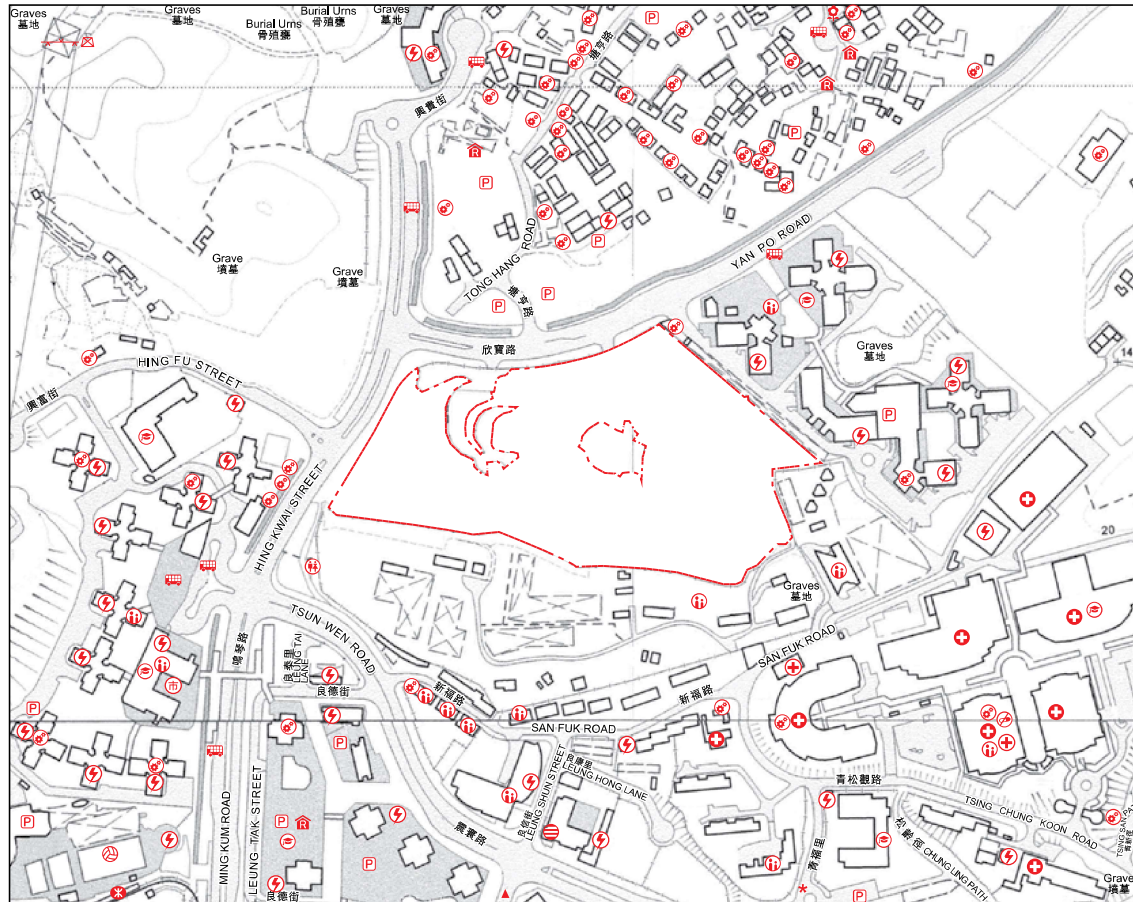

LOCATION PLAN OF THE DEVELOPMENT 發展項目的所在位置圖

Location of the Development
發展項目的位置

The map reproduced with permission of the Director of Lands. © The Government of Hong Kong SAR. Licence No. 34/2023.
地圖版權屬香港特區政府，經地政總署准許複印，版權特許編號34/2023。

Street name(s) not shown in full in the Location Plan of the Development 於發展項目的所在位置圖未能顯示之街道全名：
▲ LEUNG WAN STREET 良運街 * 青福里 TSUNG FUK LANE

- Notes:
- The vendor advises prospective purchasers to conduct an on-site visit for a better understanding of the development site, its surrounding environment and the public facilities nearby.
 - The plan may show more than the area required under the Residential Properties (First-hand Sales) Ordinance due to the technical reason that the boundary of the Development is irregular.

備註：
1. 賣方建議準買家到有關發展地盤作實地考察，以對該發展地盤、其周邊地區環境及附近的公共設施有較佳了解。
2. 由於發展項目的邊界不規則的技術原因，此圖所顯示的範圍可能超過《一手住宅物業銷售條例》所規定的範圍。

This Location Plan is prepared by the Vendor with reference to the Survey Sheet (Series HP5C) Sheet No. 5-NE-D dated 3 May 2024, No. 5-SE-B dated 26 April 2024, No. 6-NW-C dated 3 May 2024 and No. 6-SW-A dated 26 April 2024 from Survey and Mapping Office of the Lands Department, with adjustments where necessary.