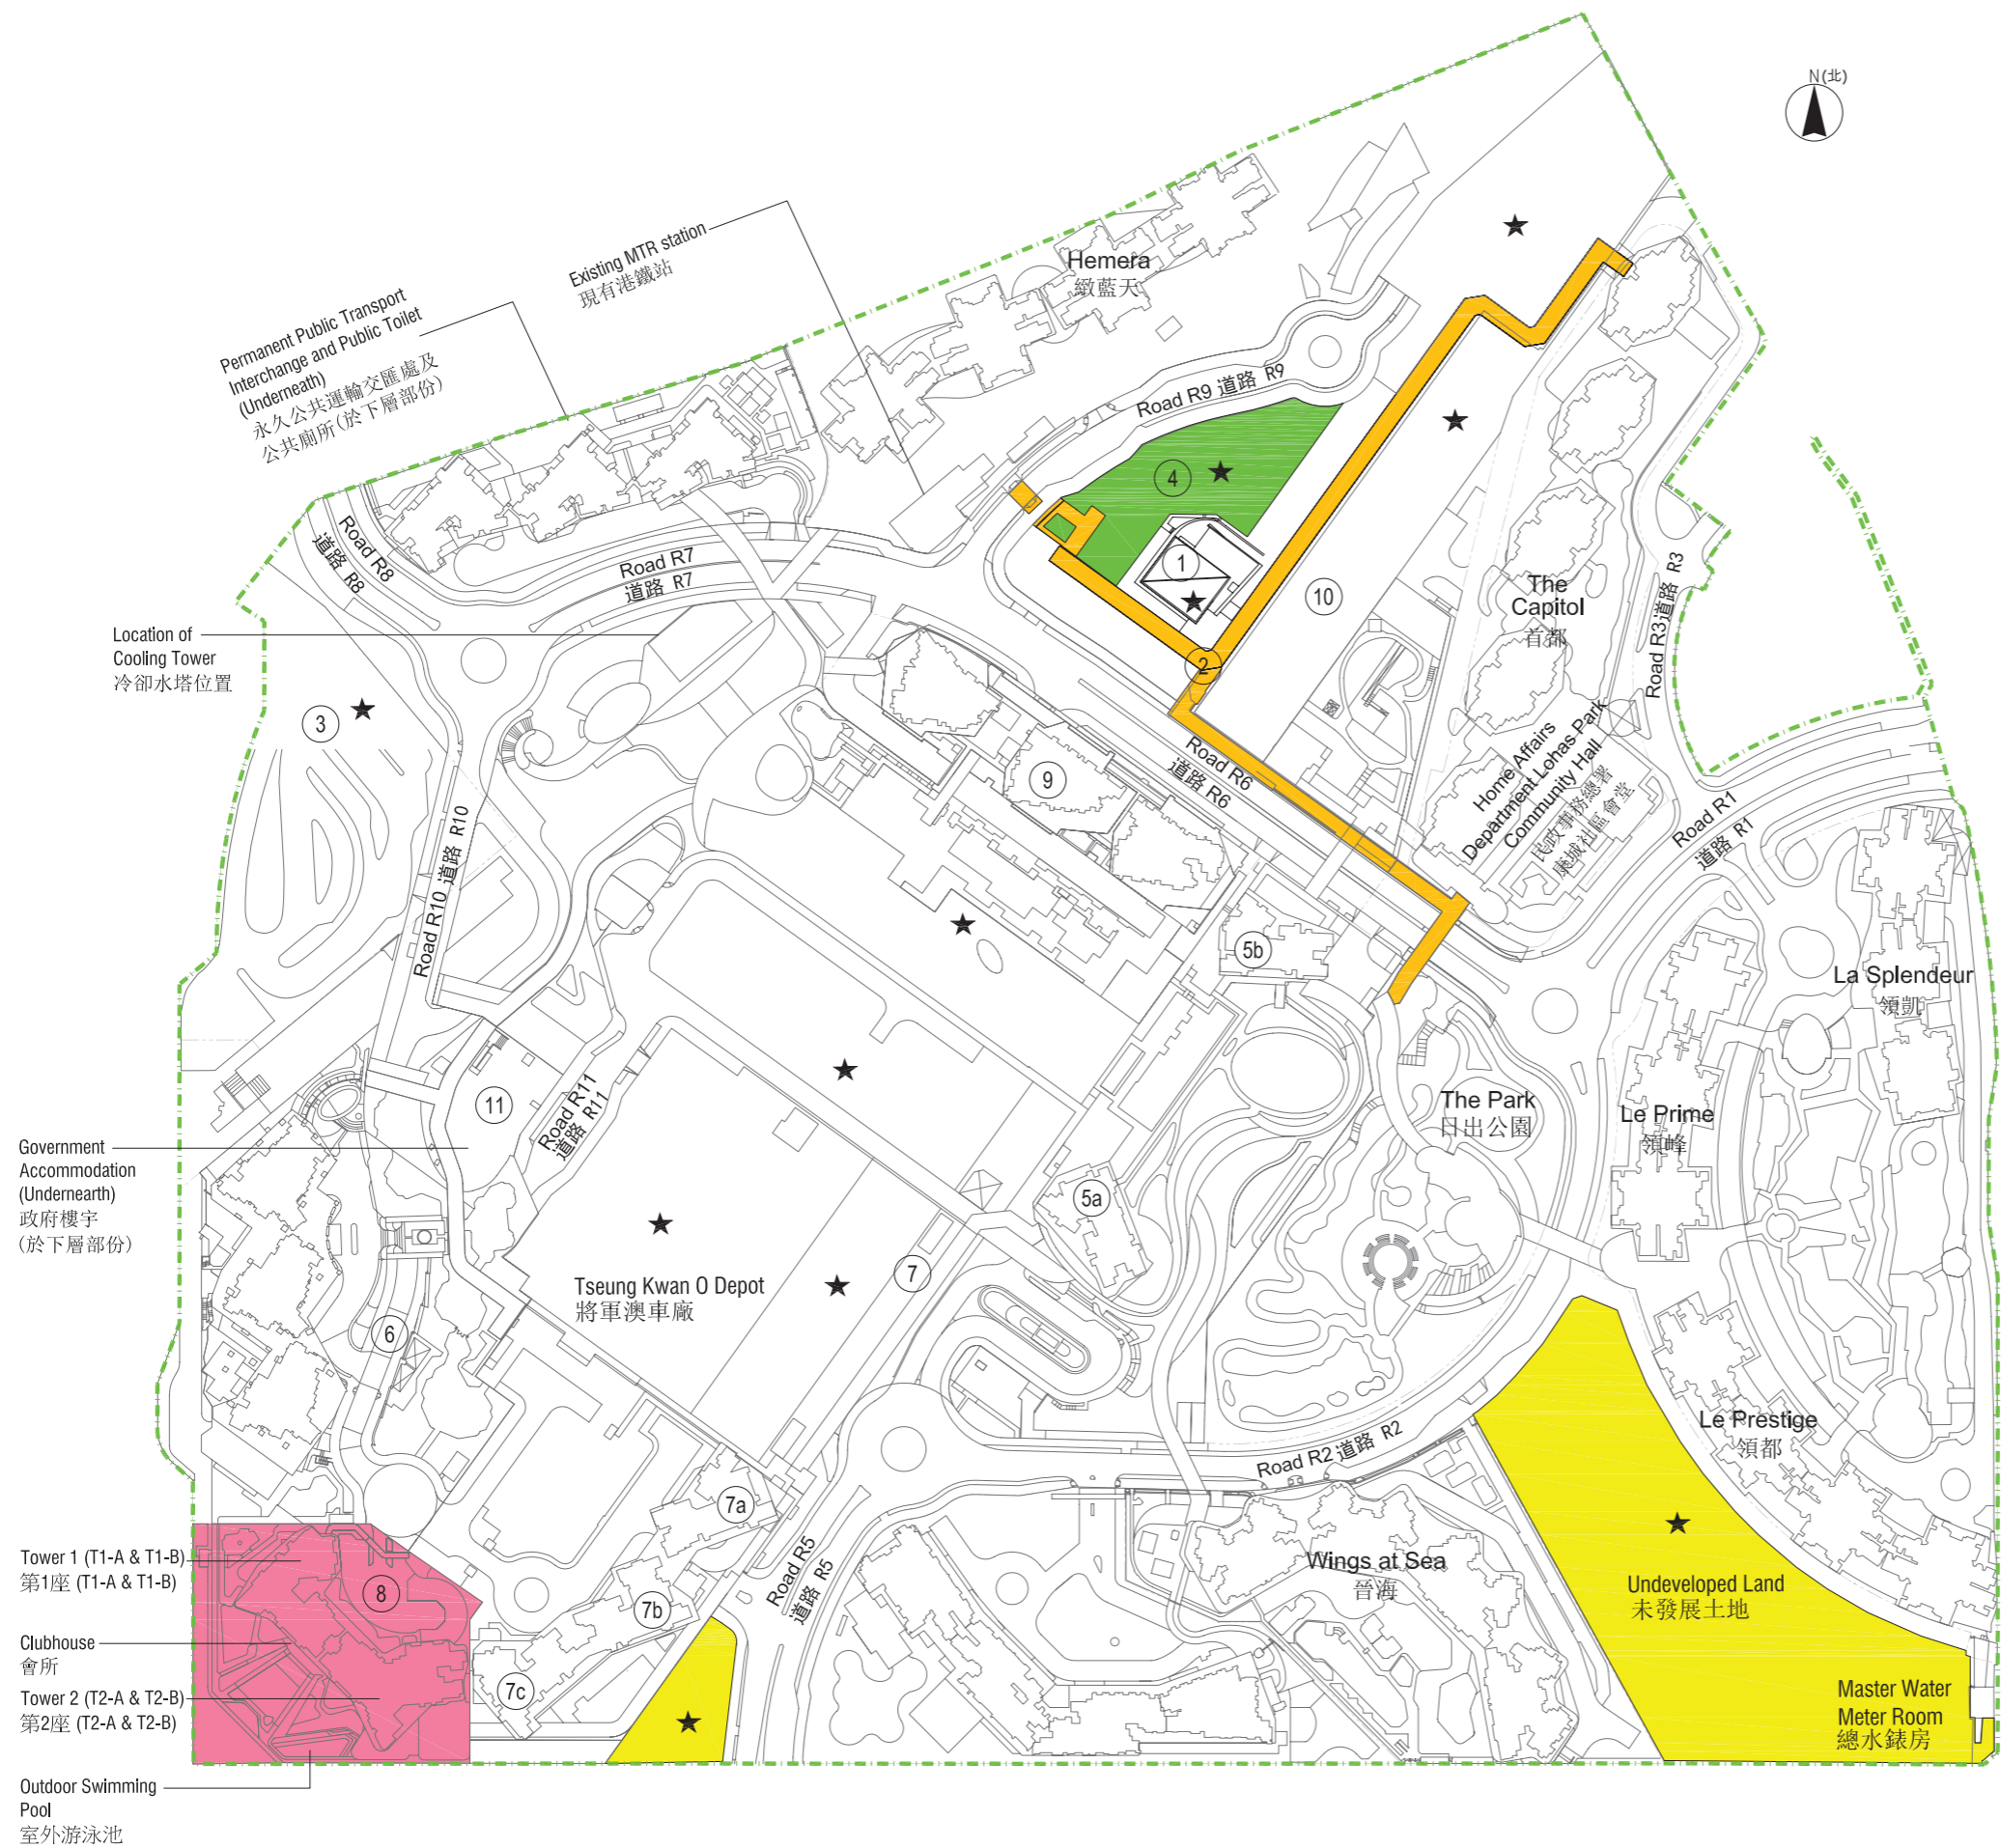

10 LAYOUT PLAN OF THE DEVELOPMENT

發展項目的布局圖

Legend 圖例

- Boundary of the Development
本發展項目邊界
- Temporary Pedestrian Walkway (Coloured Orange)
臨時行人通道 (橙色)
- Temporary Open Space (Coloured Green)
臨時休憩用地 (綠色)
- Undeveloped Land (Coloured Yellow)
未發展土地 (黃色)
- The Phase (Coloured pink)
期數 (粉紅色)

Remark: There may be future changes to the above buildings and facilities in the Development subject to the final approval by the relevant Government authorities.

備註：發展項目內的建築物及設施將來可能會有所變化，並以政府有關部門的批核為準。

Scale 比例：